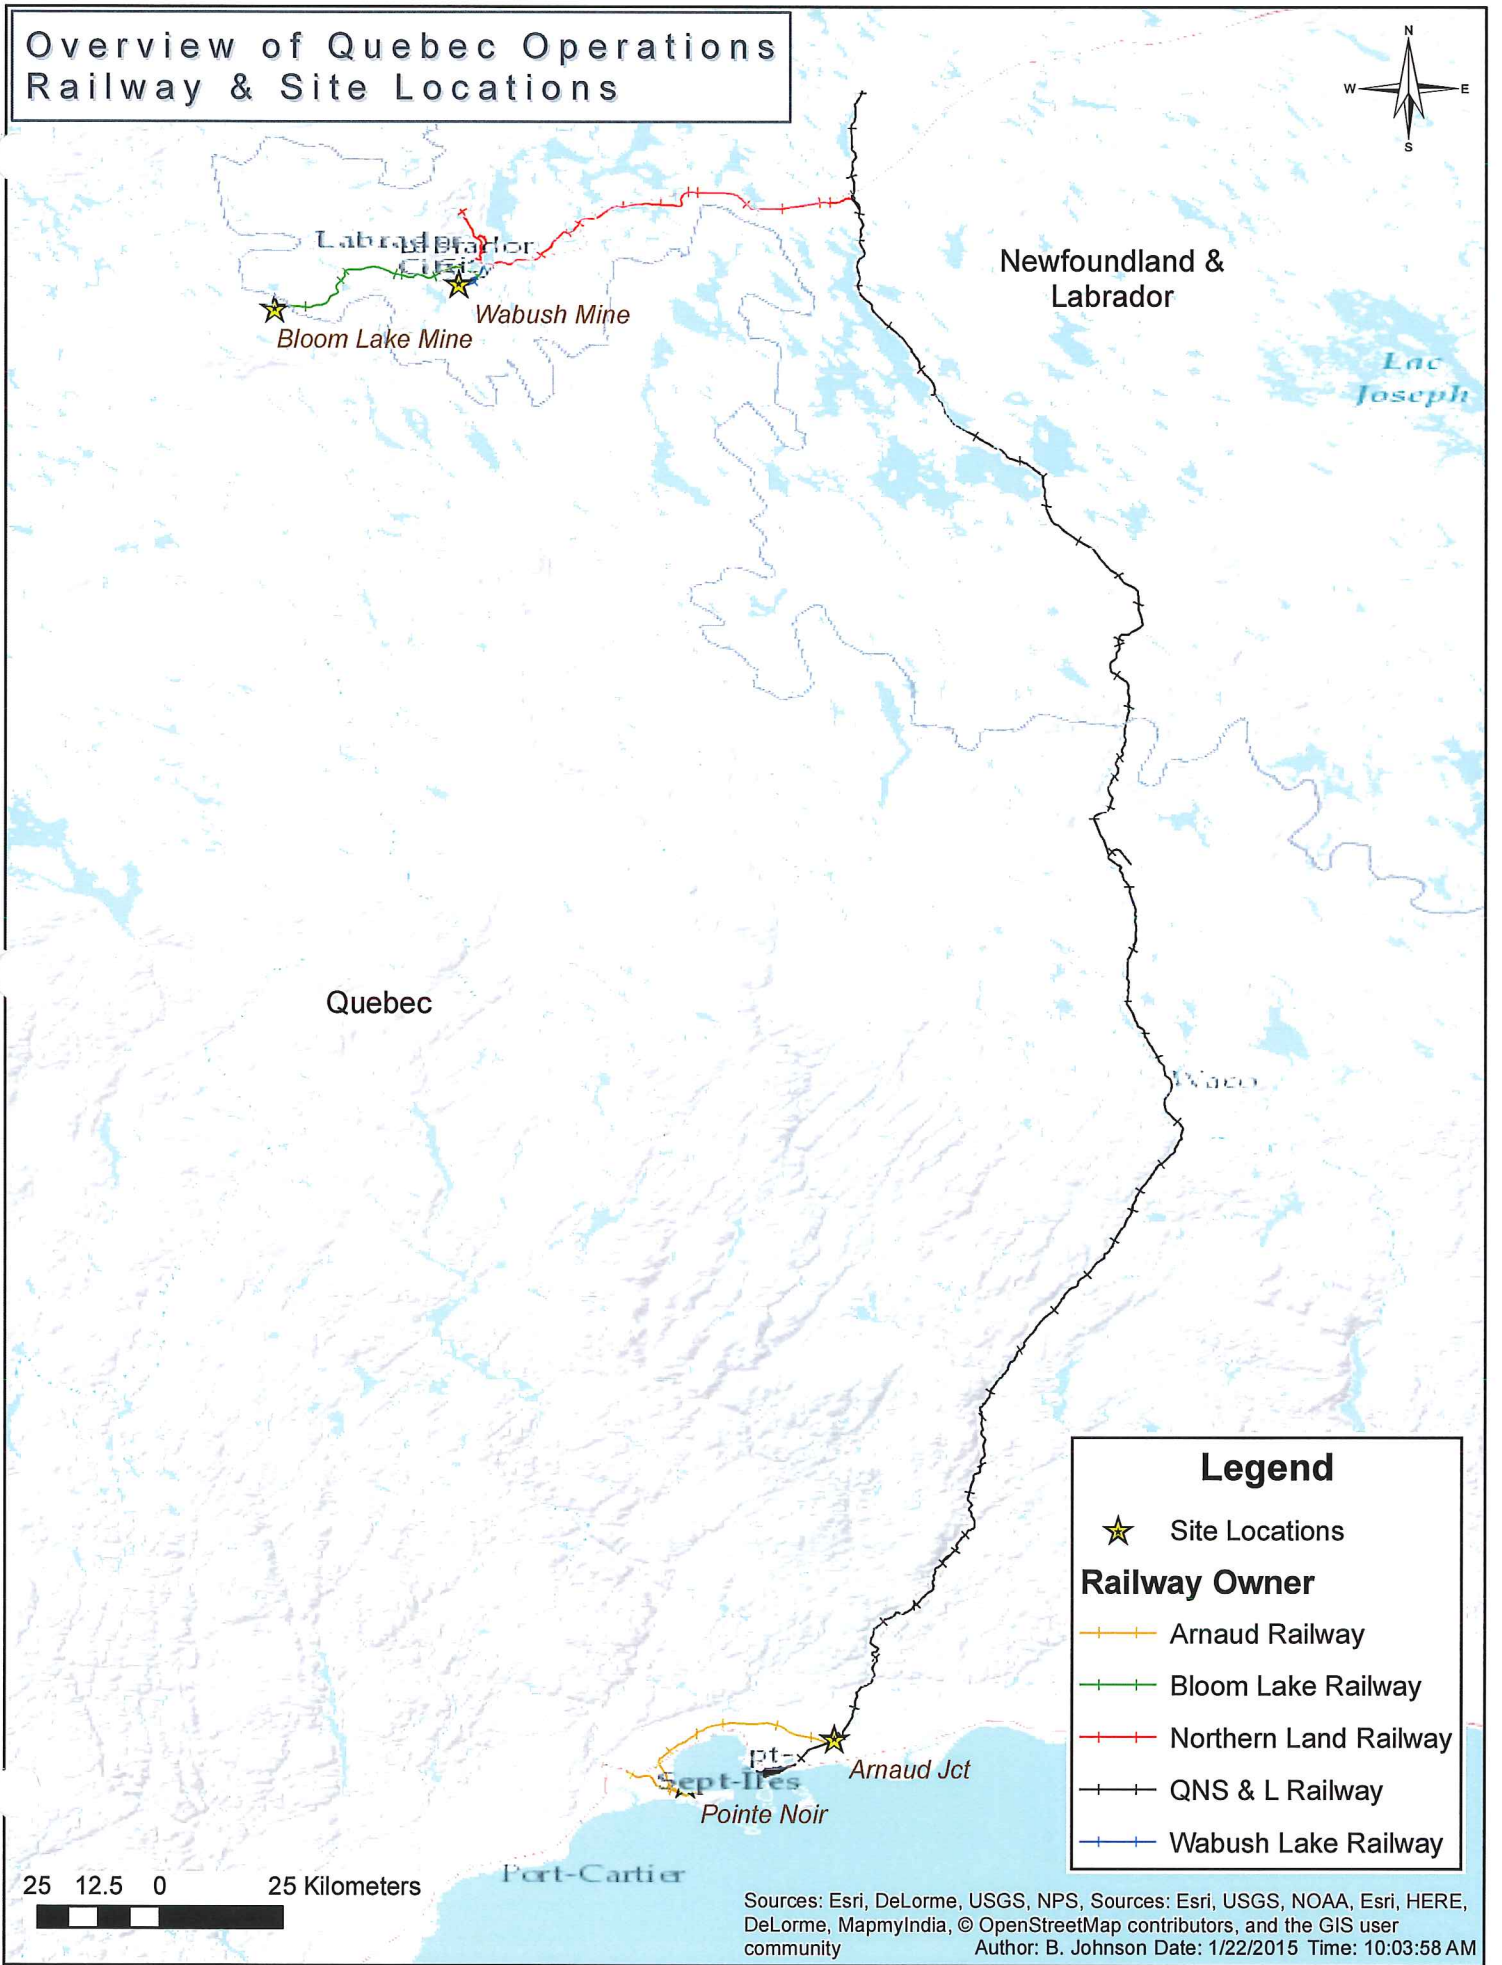

Overview of Quebec Operations Railway & Site Locations

Legend

- ★ Site Locations

Railway Owner

- +— Arnaud Railway
- +— Bloom Lake Railway
- +— Northern Land Railway
- +— QNS & L Railway
- +— Wabush Lake Railway

25 12.5 0 25 Kilometers